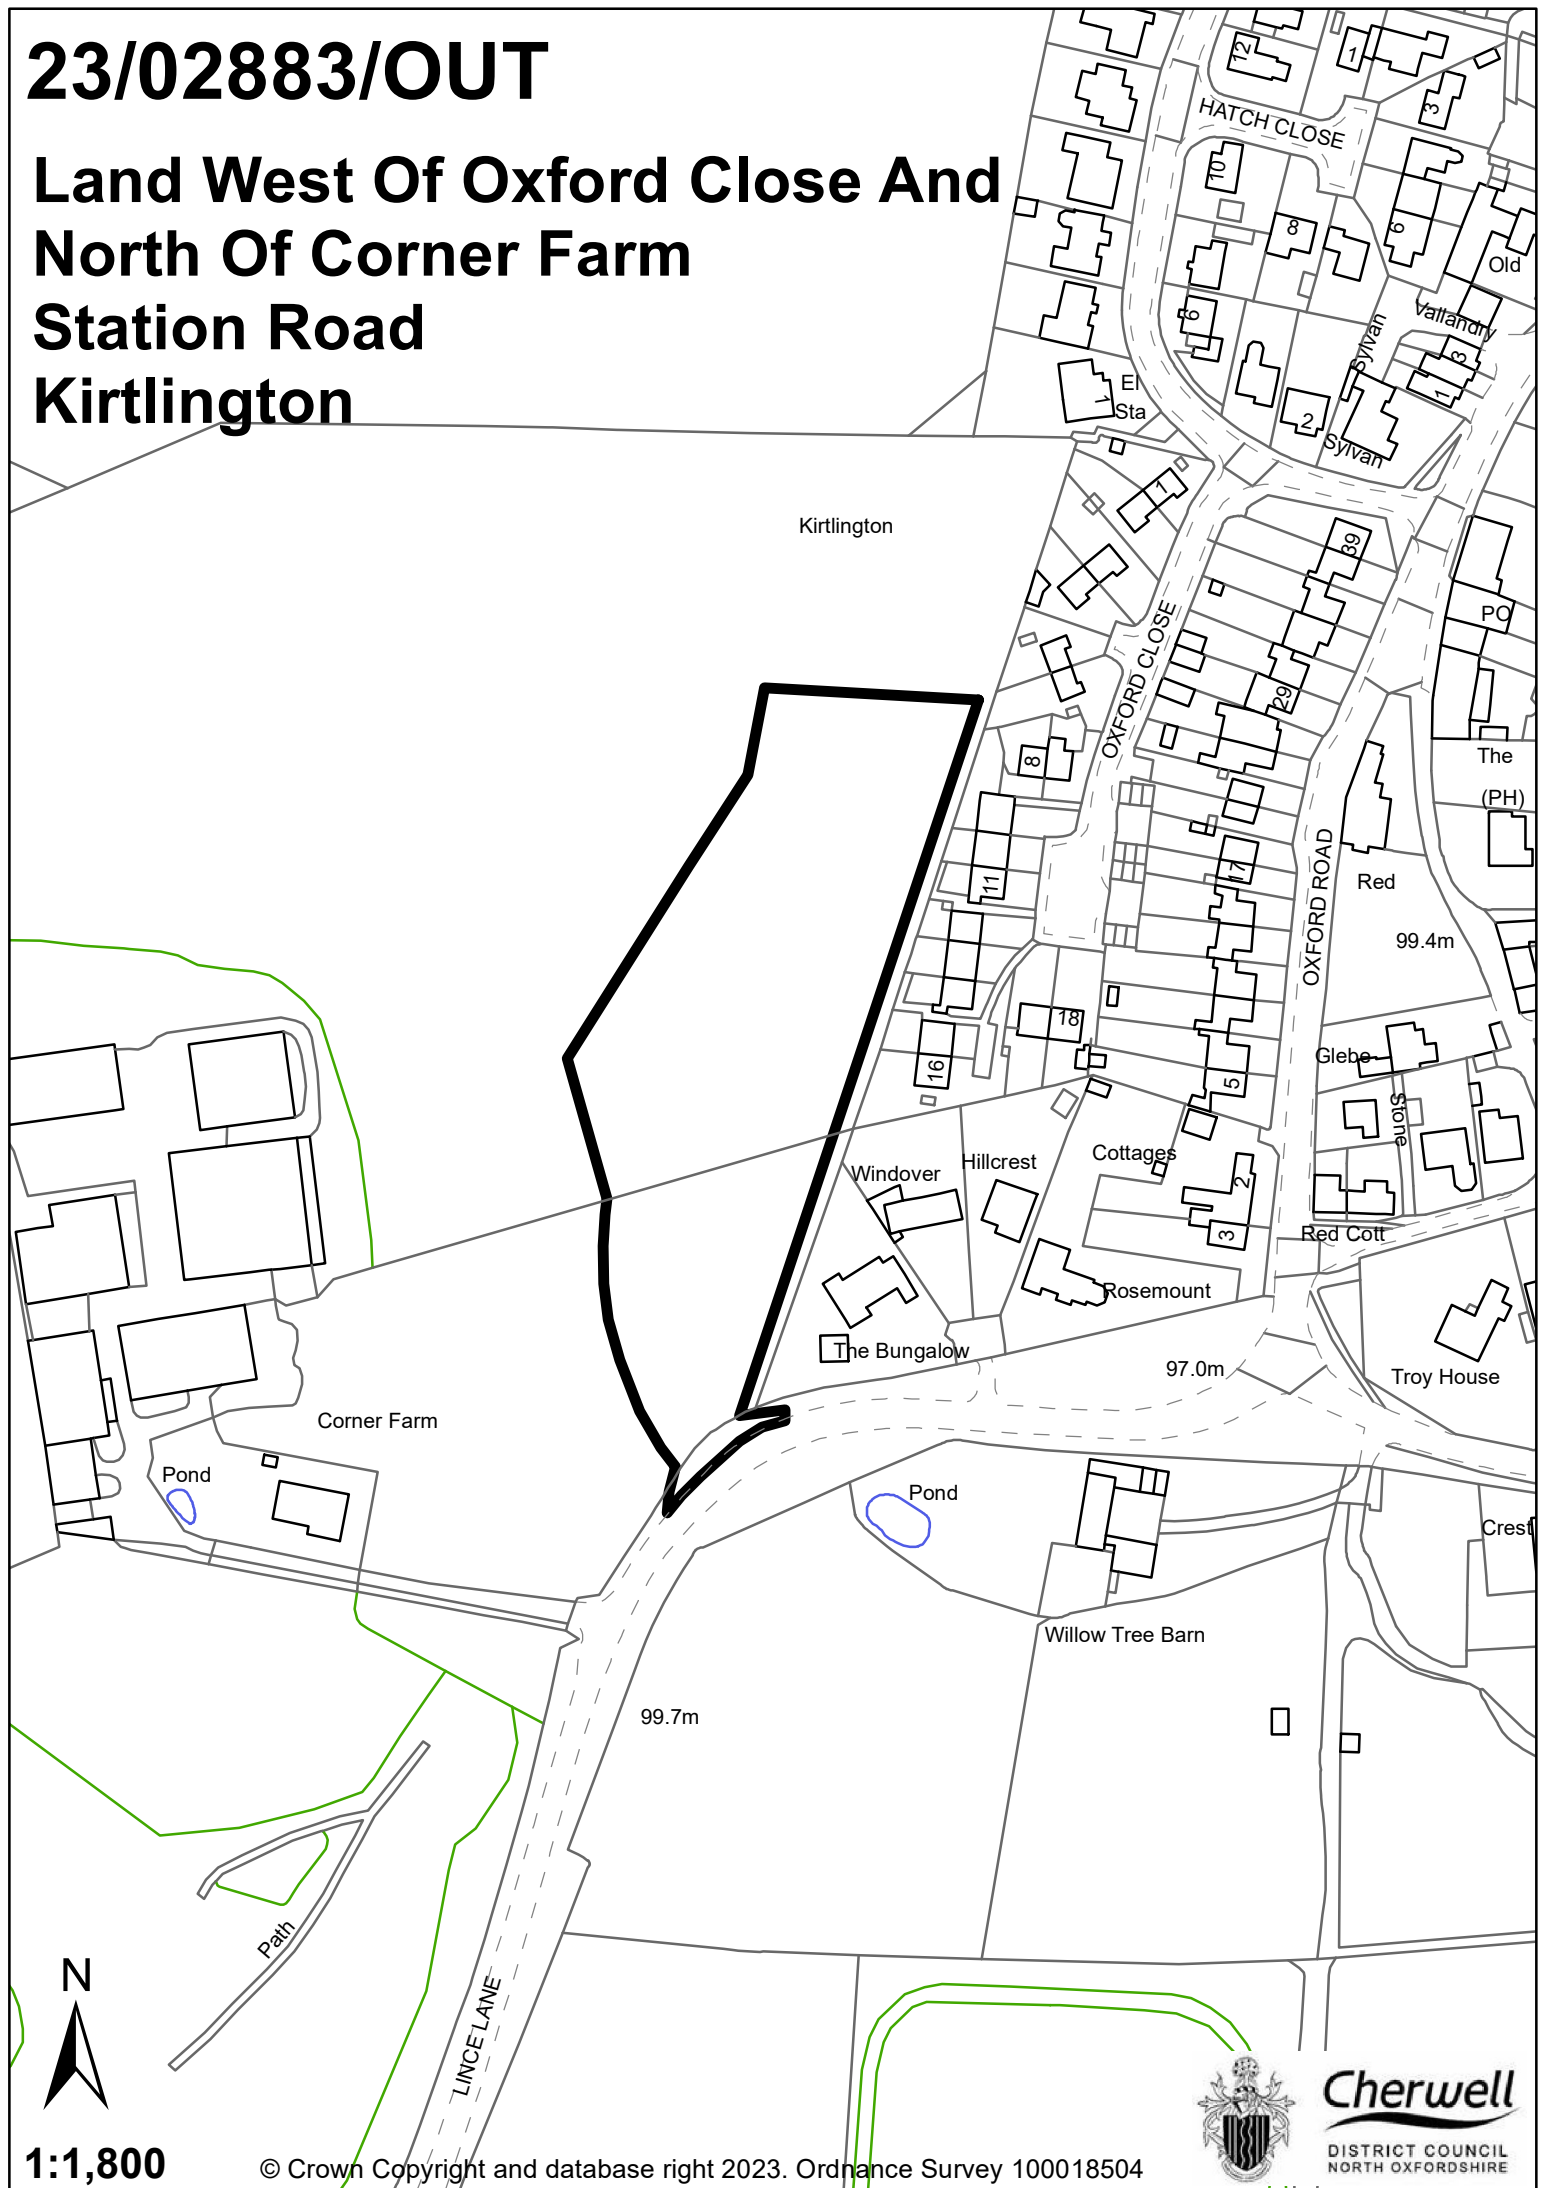

# 23/02883/OUT

## Land West Of Oxford Close And North Of Corner Farm Station Road Kirtlington

1:1,800

© Crown Copyright and database right 2023. Ordnance Survey 100018504

**Cherwell**  
DISTRICT COUNCIL  
NORTH OXFORDSHIRE